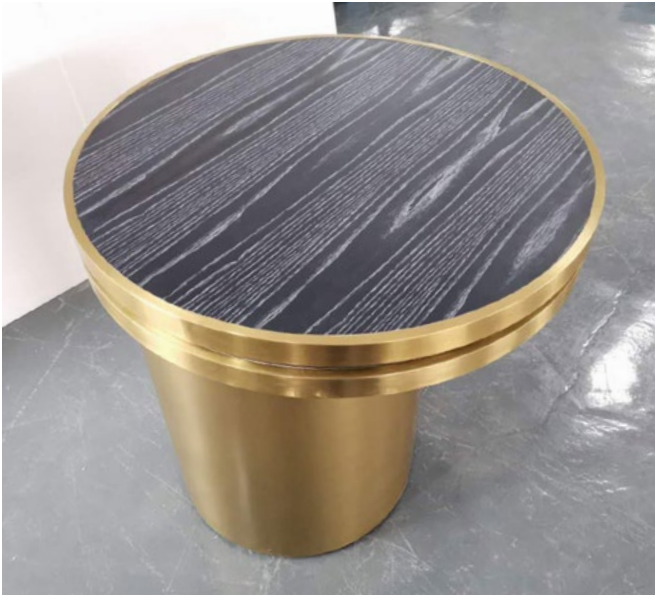

areas are filled with stylish décor infused with a mid-century-style and complemented by a combination of geometric and organic furnishing designed by ROHE creative. Skypad's custom-fabricated casegoods and seating are unmistakable and apparent throughout the restaurants and public areas.

SP.1333 Lounge Chair

SP.1202 Coffee Table

SP.1198 Ottoman

SP.1203 Coffee Table

SP.1220 Lounge Chair

SP.1197 Lounge Chair

10

SP.1375 Side Table

SP.1215 Barstool

Rosalie Restaurant

SP.1379 Lounge Chair

17

SP.1199 Barstool

18

SP.1205 Dining Table

Skypad | Deep Dive