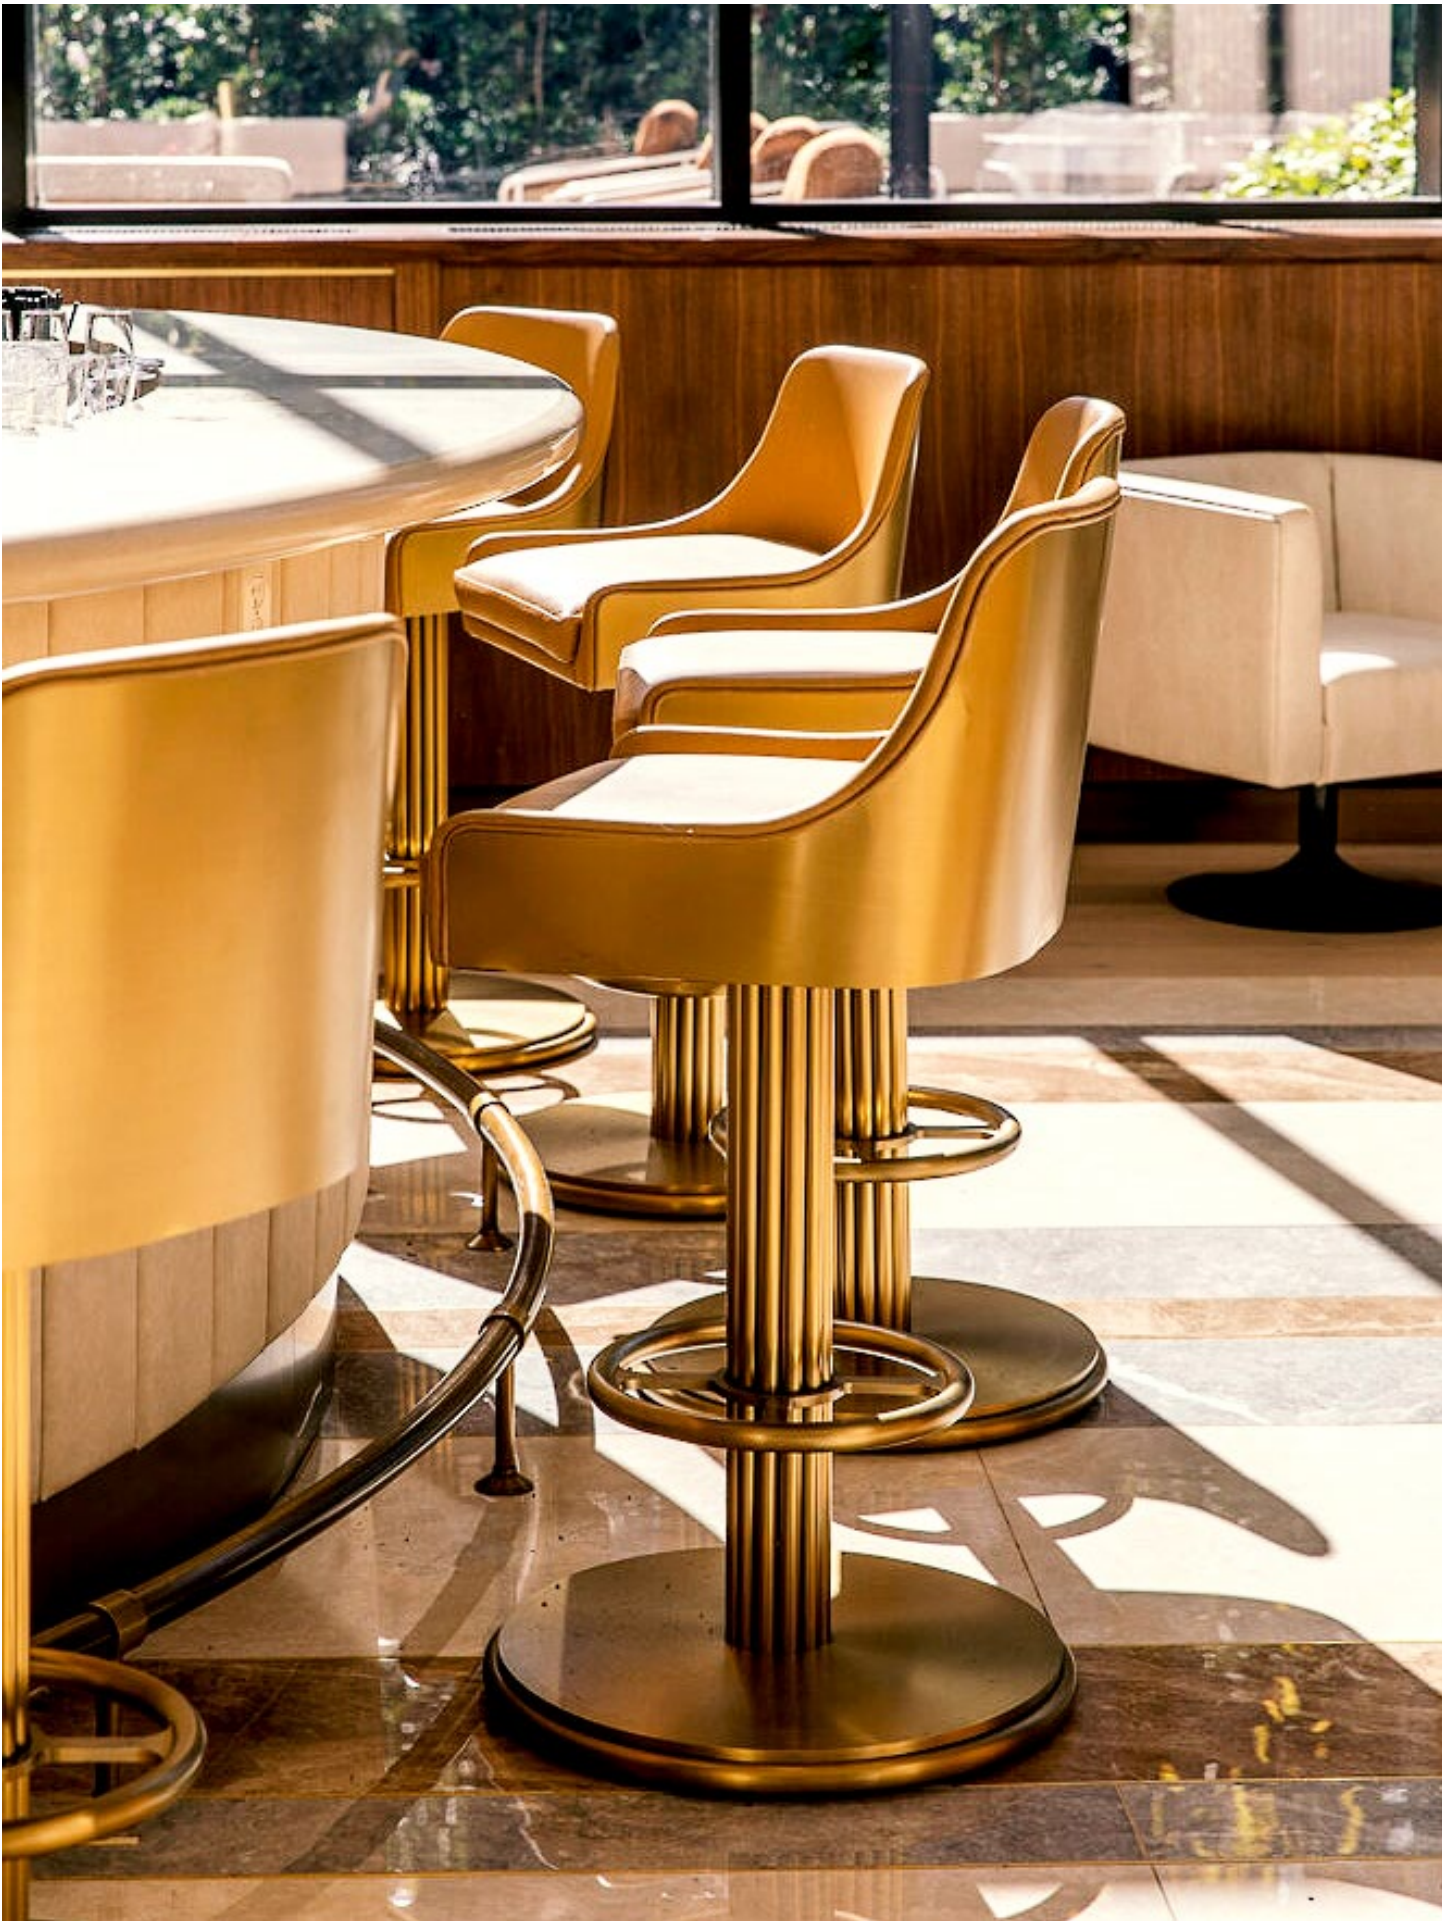

areas are filled with stylish décor infused with a mid-century-style and complemented by a combination of geometric and organic furnishing designed by ROHE creative. Skypad's custom-fabricated casegoods and seating are unmistakable and apparent throughout the restaurants and public areas.

SP.1333 Lounge Chair

SP.1202 Coffee Table

SP.1198 Ottoman

SP.1203 Coffee Table

SP.1220 Lounge Chair

SP.1197 Lounge Chair

10

SP.1375 Side Table

SP.1215 Barstool

Rosalie Restaurant

SP.1379 Lounge Chair

17

SP.1199 Barstool

18

SP.1205 Dining Table

Skypad | Deep Dive