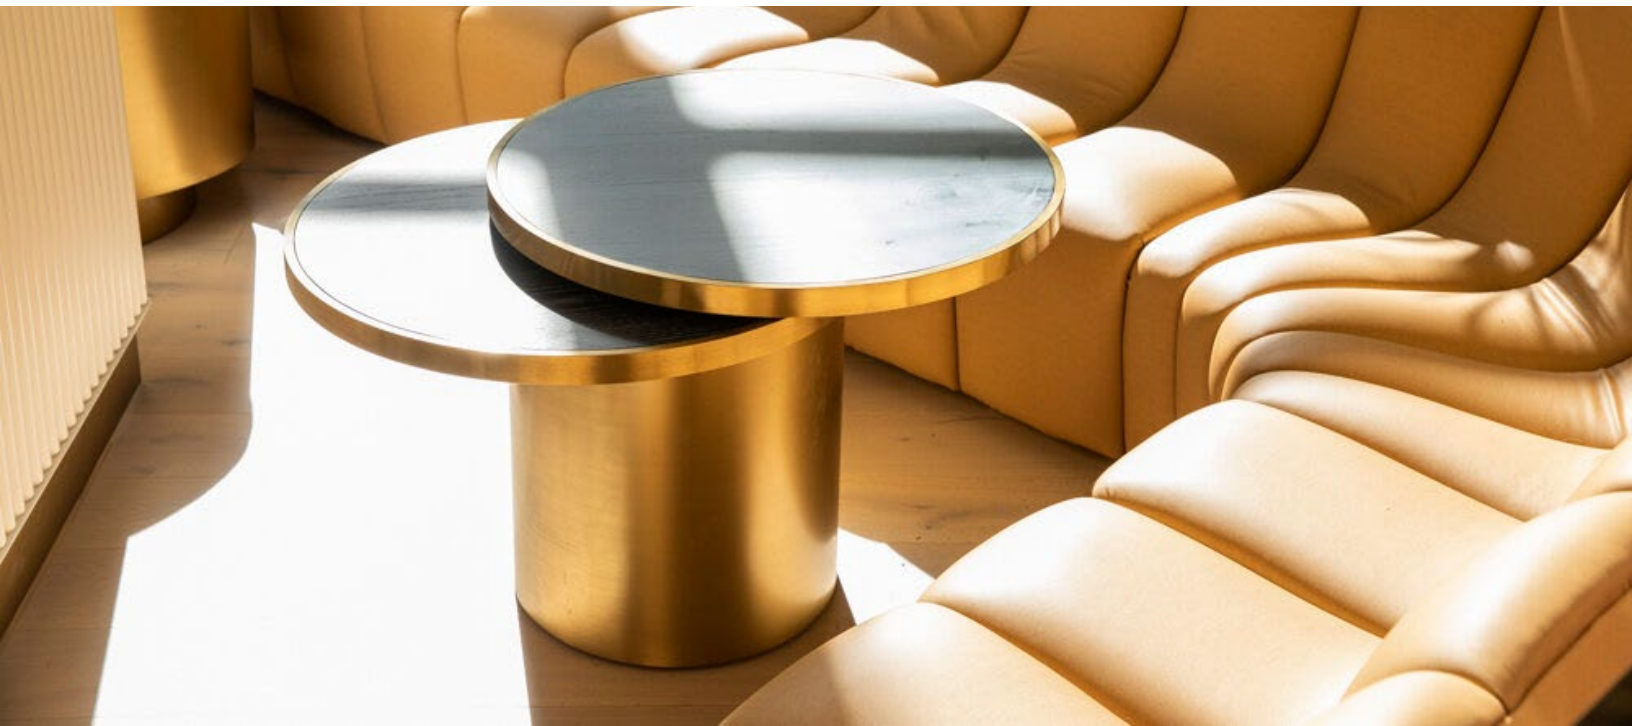

DEEP DIVE

Product Showcase

A Deep Dive Featuring:

Skypad custom manufactured products for
C. Baldwin hotel, Curio Collection by Hilton.

Designed By: ROHE Creative
Purchased By: The Parker Company

PUBLIC AREA LOBBY BAR

areas are filled with stylish décor infused with a mid-century-style and complemented by a combination of geometric and organic furnishing designed by ROHE creative. Skypad's custom-fabricated casegoods and seating are unmistakable and apparent throughout the restaurants and public areas.

SP.1333 Lounge Chair

SP.1202 Coffee Table

SP.1198 Ottoman

SP.1203 Coffee Table

SP.1220 Lounge Chair

SP.1197 Lounge Chair

10

SP.1375 Side Table

SP.1215 Barstool

Rosalie Restaurant

SP.1379 Lounge Chair

17

SP.1199 Barstool

18

SP.1205 Dining Table

Skypad | Deep Dive