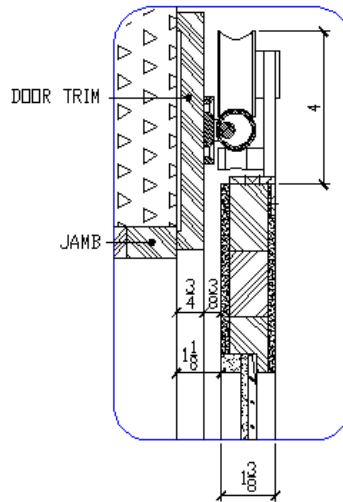

DSI Tubular Track Barn Door System- *Roller Options*

For- Hampton Inn Forever Young Program

OPTION A

Note: Option A is designed for the brackets mounting
to be mounted on the wall (above the door trim)

OPTION B

Note: Option B is designed for the mounting
brackets *to be mounted on the door trim*