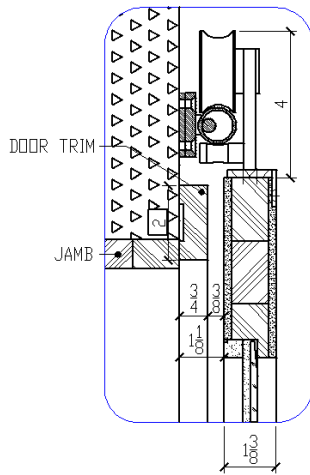

DSI Tubular Track Barn Door System- *Roller Options*

For- Hampton Inn Forever Young Program

OPTION A

Note: Option A is designed for the brackets mounting
to be mounted on the wall (above the door trim)

OPTION B

Note: Option B is designed for the mounting
brackets *to be mounted on the door trim*