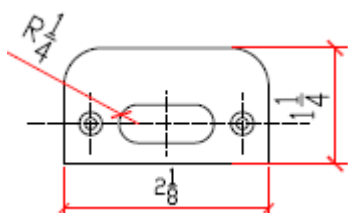

Door Latch & Finger Pull

Door Hardware

BL-10

Standard Finish: Brushed
Optional Finish: Polished