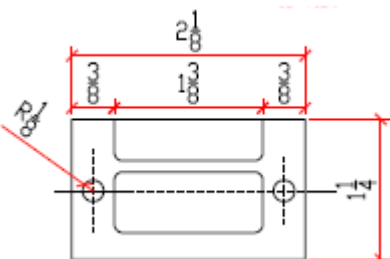

RL-30

Standard Finish: Brushed
Optional Finish: Polished