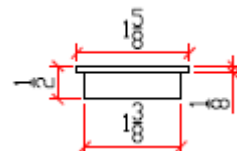

Recessed Pull

Door Hardware

RP-001