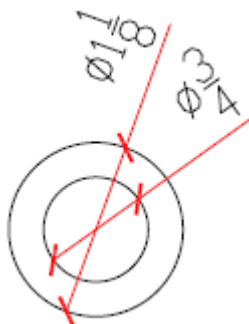

RP-005

Standard Finish: Brushed
Optional Finish: Polished