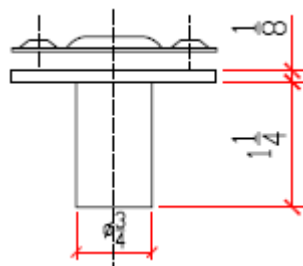

Door Latch & Finger Pull

Door Hardware

BL-10

Standard Finish: Brushed
Optional Finish: Polished