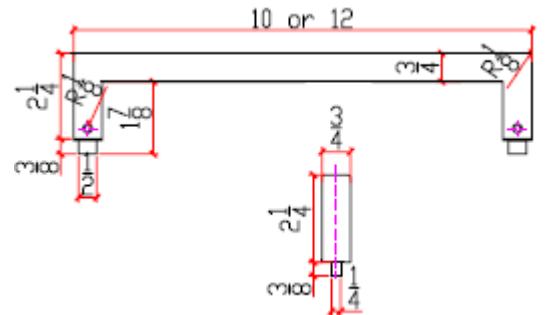

Surfaced Pull

Door Hardware

Door Pull (Stainless Steel)*

Art. No.	Dimension	Finish
SS100-B	10"L x 2-1/8"W	Brushed
SS100-P	12"L x 2-1/8"W	Polished

Door Pull -A (Stainless Steel) *

Art. No.	Dimension	Finish
SS101-B	10"L x 2-1/4"W	Brushed
SS101-P	12"L x 2-1/4"W	Polished

Door Pull-B (Stainless Steel) *

Art. No.	Dimension	Finish
SS102-B	10"L x 1-3/4"W	Brushed
SS102-P	12"L x 1-3/4"W	Polished

Door Pull-C (SS With Leather) *

Art. No.	Dimension	Finish
SS200-B	10"L x 2-1/8"W	Brushed + Leather
SS200-P	12"L x 2-1/8"W	Polished + Leather