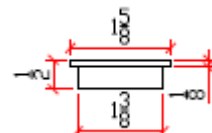

Standard Finish: Brushed
Optional Finish: Polished

RP-002