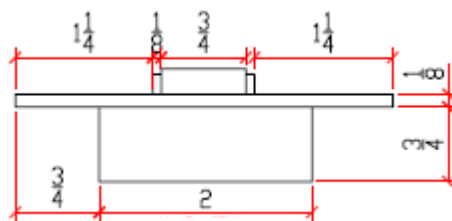

RL-30

Standard Finish: Brushed
Optional Finish: Polished