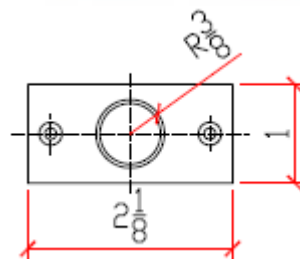

Door Latch & Finger Pull

Door Hardware

BL-10

Standard Finish: Brushed
Optional Finish: Polished