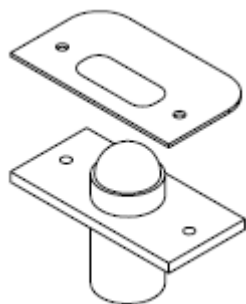

Surfaced Pull

Door Hardware

Door Pull (Stainless Steel)*

Art. No.	Dimension	Finish
SS100-B	10"L x 2-1/8"W	Brushed
SS100-P	12"L x 2-1/8"W	Polished

Door Pull -A (Stainless Steel) *

Art. No.	Dimension	Finish
SS101-B	10"L x 2-1/4"W	Brushed
SS101-P	12"L x 2-1/4"W	Polished

DL200

Standard Finish: Brushed
Optional Finish: Polished

Door Latch & Finger Pull

Door Hardware

BL-10

Standard Finish: Brushed
Optional Finish: Polished

RL-30

Standard Finish: Brushed
Optional Finish: Polished