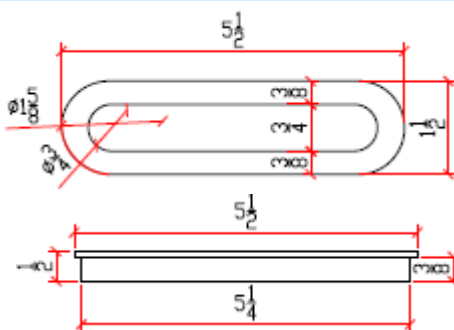

Standard Finish: Brushed
Optional Finish: Polished

RP-002