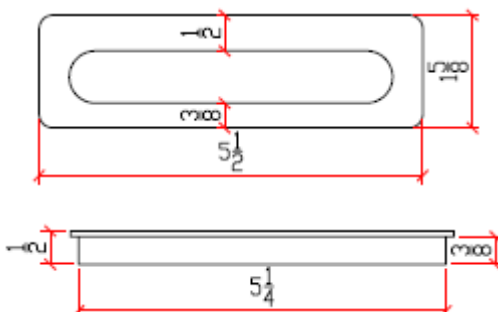

Recessed Pull

Door Hardware

RP-001