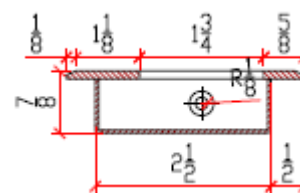

Standard Finish: Brushed
Optional Finish: Polished

RP-004