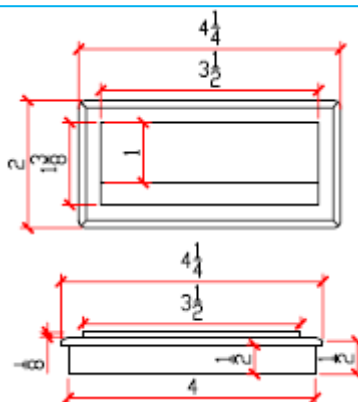

Standard Finish: Brushed
Optional Finish: Polished

RP-003