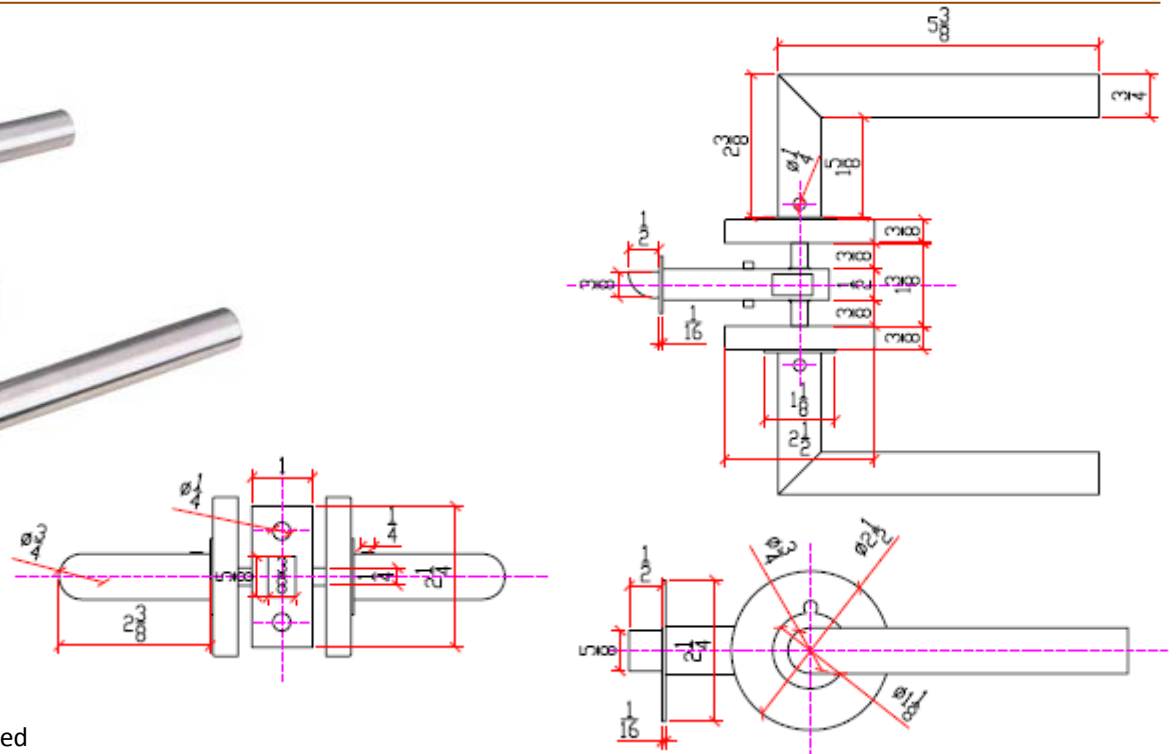

DL200

Standard Finish: Brushed
Optional Finish: Polished