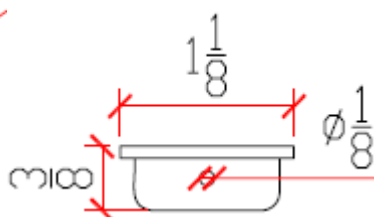

RP-005

Standard Finish: Brushed
Optional Finish: Polished