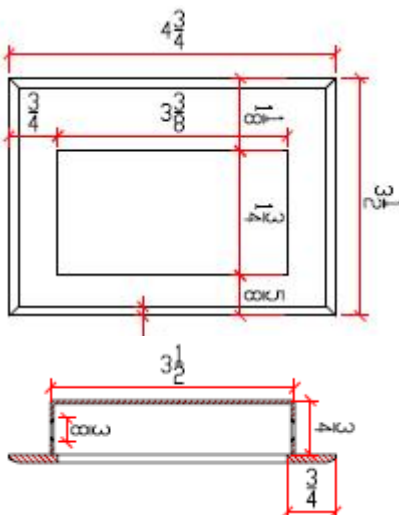

Standard Finish: Brushed
Optional Finish: Polished

RP-004