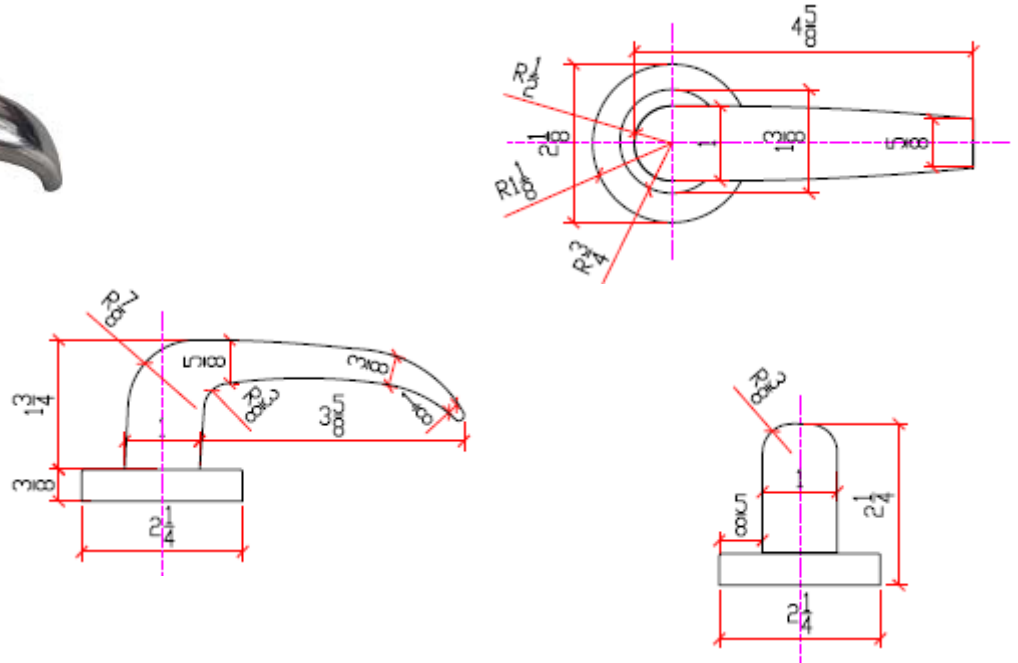

Door Lever

Door Hardware

DL100

Standard Finish: Brushed
Optional Finish: Polished