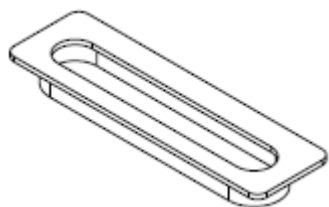

Surfaced Pull

Door Hardware

Door Pull (Stainless Steel)*

Art. No.	Dimension	Finish
SS100-B	10"L x 2-1/8"W	Brushed
SS100-P	12"L x 2-1/8"W	Polished

Door Pull -A (Stainless Steel) *

Art. No.	Dimension	Finish
SS101-B	10"L x 2-1/4"W	Brushed
SS101-P	12"L x 2-1/4"W	Polished

Door Pull-B (Stainless Steel) *

Art. No.	Dimension	Finish
SS102-B	10"L x 1-3/4"W	Brushed
SS102-P	12"L x 1-3/4"W	Polished

Door Pull-C (SS With Leather) *

Art. No.	Dimension	Finish
SS200-B	10"L x 2-1/8"W	Brushed + Leather
SS200-P	12"L x 2-1/8"W	Polished + Leather

Available Brown or Black
Leather

* All pulls are available in any custom sizes.

Recessed Pull

Door Hardware

RP-001

Standard Finish: Brushed
Optional Finish: Polished

RP-002

Standard Finish: Brushed
Optional Finish: Polished