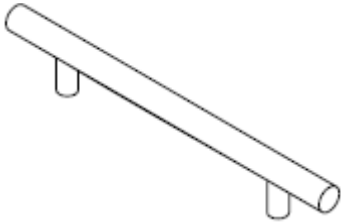

Surfaced Pull

Door Hardware

Door Pull (Stainless Steel)*

Art. No.	Dimension	Finish
SS100-B	10"L x 2-1/8"W	Brushed
SS100-P	12"L x 2-1/8"W	Polished

Door Pull -A (Stainless Steel) *

Art. No.	Dimension	Finish
SS101-B	10"L x 2-1/4"W	Brushed
SS101-P	12"L x 2-1/4"W	Polished

Door Pull-B (Stainless Steel) *

Art. No.	Dimension	Finish
SS102-B	10"L x 1-3/4"W	Brushed
SS102-P	12"L x 1-3/4"W	Polished

Door Pull-C (SS With Leather) *

Art. No.	Dimension	Finish
SS200-B	10"L x 2-1/8"W	Brushed + Leather
SS200-P	12"L x 2-1/8"W	Polished + Leather