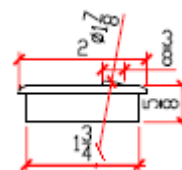

Standard Finish: Brushed
Optional Finish: Polished

RP-003