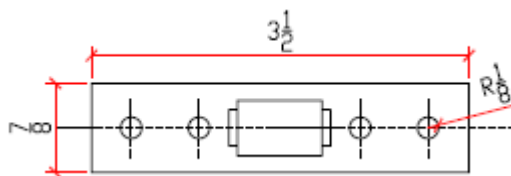

RL-30

Standard Finish: Brushed
Optional Finish: Polished