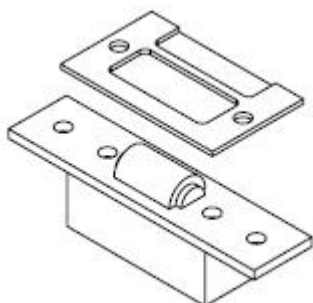

DL200

Standard Finish: Brushed
Optional Finish: Polished

Door Latch & Finger Pull

Door Hardware

BL-10

Standard Finish: Brushed
Optional Finish: Polished

RL-30

Standard Finish: Brushed
Optional Finish: Polished