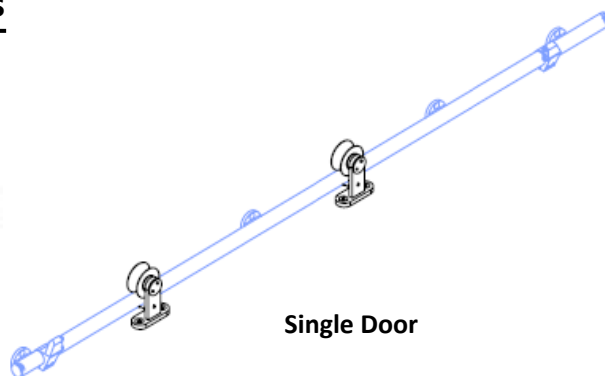

Barn Door

Tubular Track System

Contemporary Barn Door Wall Slider

One-Door System	It Includes 1" diameter 7' track, (2) roller/hangers per door, stops, floor guides and accessories. All parts are stainless steel for All-Glass and Wood Doors.
Door Weight	It is advised a door weighing up no more than 250LBS for Top mounted pieces, no more than 330LBS for Brackets.
Finish	Brushed/Polished are standard Finish, Black and Antique Bronze finishes are available with minimum order 100 plus.

Hanger & Roller Options

Top-Mounted

DSI-TT15C

DSI-TT16C

DSI-TT17C

Single Door

Pair Doors

Hanger & Roller Options