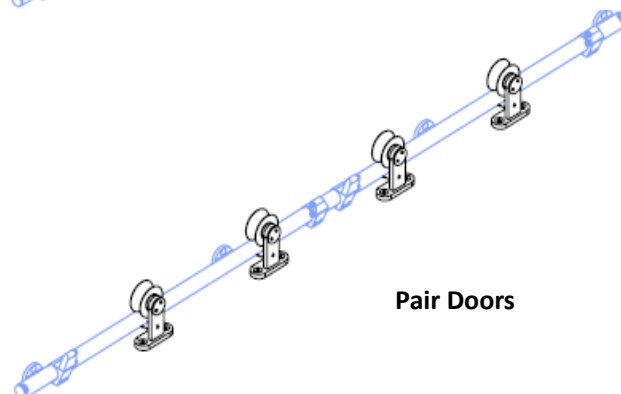

Barn Door

Tubular Track System

Contemporary Barn Door Wall Slider

One-Door System	It Includes 1" diameter 7' track, (2) roller/hangers per door, stops, floor guides and accessories. All parts are stainless steel for All-Glass and Wood Doors.
Door Weight	It is advised a door weighing up no more than 250LBS for Top mounted pieces, no more than 330LBS for Brackets.
Finish	Brushed/Polished are standard Finish, Black and Antique Bronze finishes are available with minimum order 100 plus.

Hanger & Roller Options

Top-Mounted

DSI-TT15C

DSI-TT16C

DSI-TT17C

Single Door

Pair Doors

Hanger & Roller Options