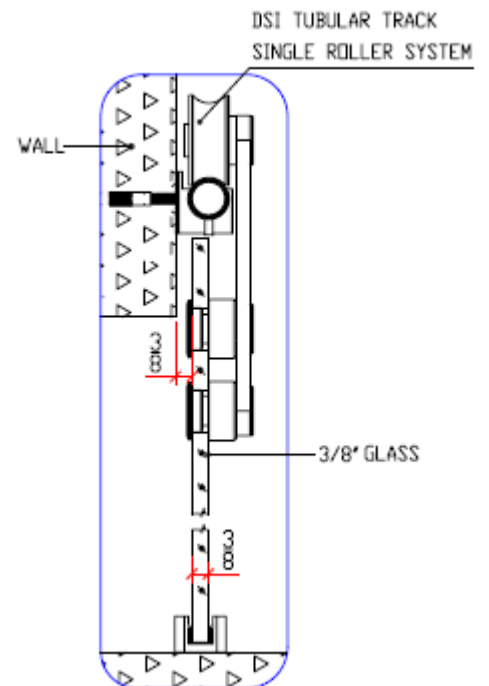

All Glass

Tubular Track System

Heavy-duty Track

Roller & Hanger

Wall Clamp

Door Stop

End Cap

Floor Guider

Product Code: DSI- All Glass Barn Door

Glass Barn Door Wall Slider	
Hanger Rollers	2 hangers per door are holed to attach glass panel. 1 roller on each hanger-2 hangers per door.
Wall Clamp	4 wall clamps per door.
Door Stop	2 handing door stops per door, 1 left stop and 1 right stop.
Floor Guider	Floor guider to keep the door from swinging out from wall. Include nylon insert to improve smooth action and reduce vibration.
Door Weight	It is advised a door weighing up no more than 250LBS for Top mounted pieces, no more than 330LBS for Brackets.
Finish	Brushed/Polished are standard Finish, Black and Antique Bronze Finishes are available with minimum order 100 plus.